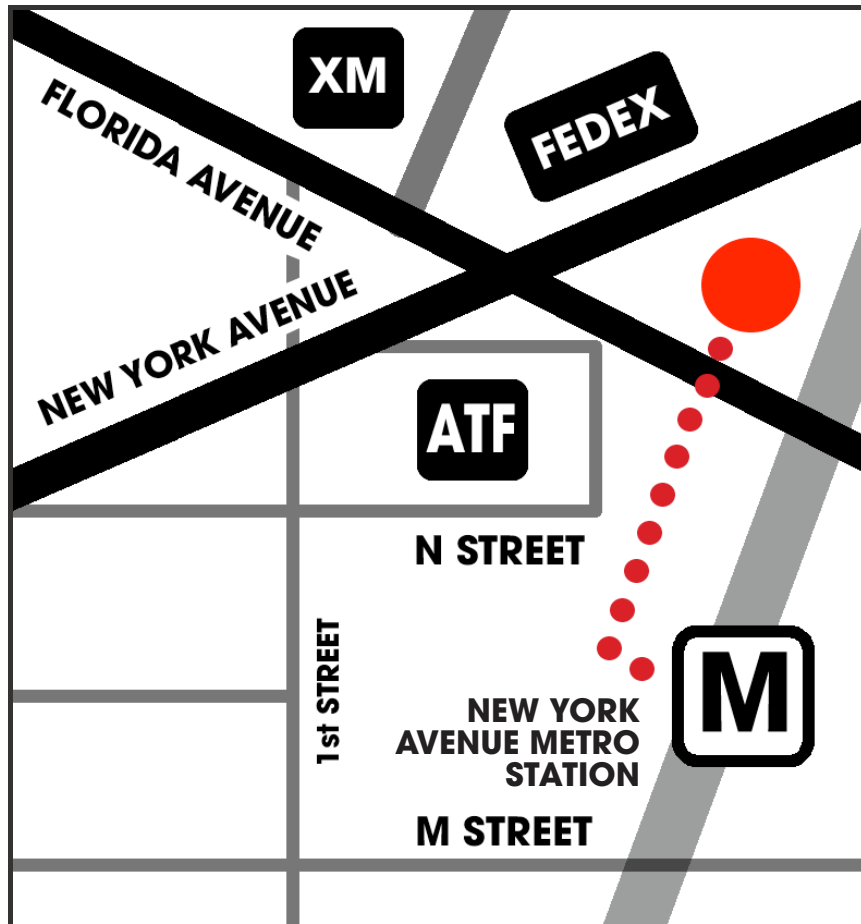

Directions

**EXIT AT NY AVE. METRO & WALK 100 yards.
Movies Start at DUSK...**

MAY 8 - AUGUST 28

THURSDAY EVENINGS • NEW YORK & FLORIDA AVENUE, NE • FREE

Featuring **The James Bond Dancers**, the **BOND** and **ODD JOB** Challenge! Movies start at dusk. Bring a blanket, a beach chair and pack a picnic. **NO RAIN DATES.** Festival location is the future site of **Washington Gateway** at the intersection of New York Avenue and Florida Avenues, NE. One Block from New York Ave / Florida Ave / Gallaudet U Station on the **RED LINE**